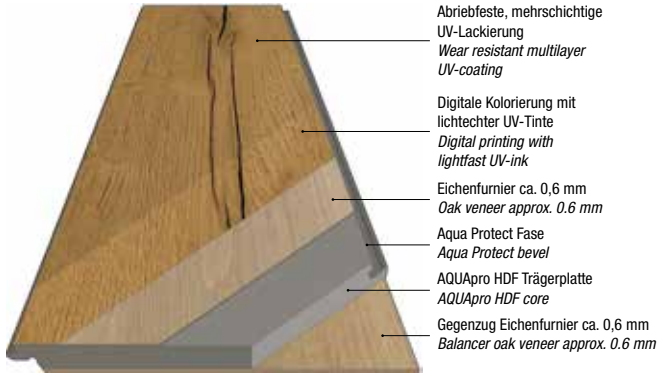

AQUA PRO WOOD | VENEER PARQUET

AQUA PRO FLOORganic supreme & select

LAMINATE EASY TOUCH

LAMINATE NATURAL TOUCH CLASSIC TOUCH

SOLID FLEX

SOLID PRO

Sockelleisten | Skirting Boards

Passend zum Fußbodendesign
Matching to floor design