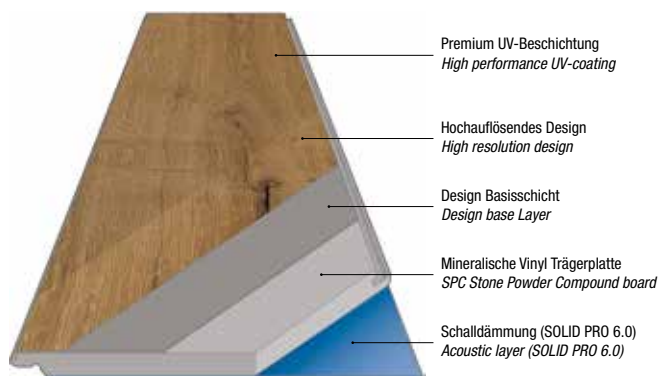

AQUA PRO WOOD | VENEER PARQUET

AQUA PRO FLOORganic supreme & select

LAMINATE EASY TOUCH

LAMINATE NATURAL TOUCH CLASSIC TOUCH

SOLID FLEX

SOLID PRO

Sockelleisten | Skirting Boards

Passend zum Fußbodendesign
Matching to floor design