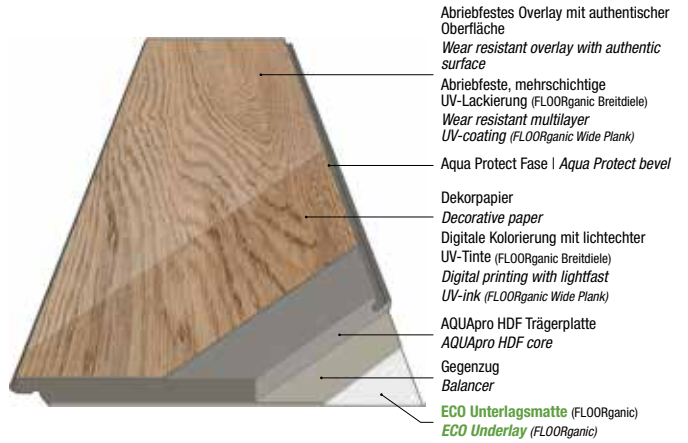

AQUA PRO WOOD | VENEER PARQUET

AQUA PRO FLOORganic supreme & select

LAMINATE EASY TOUCH

LAMINATE NATURAL TOUCH CLASSIC TOUCH

SOLID FLEX

SOLID PRO

Sockelleisten | Skirting Boards

Passend zum Fußbodendesign
Matching to floor design