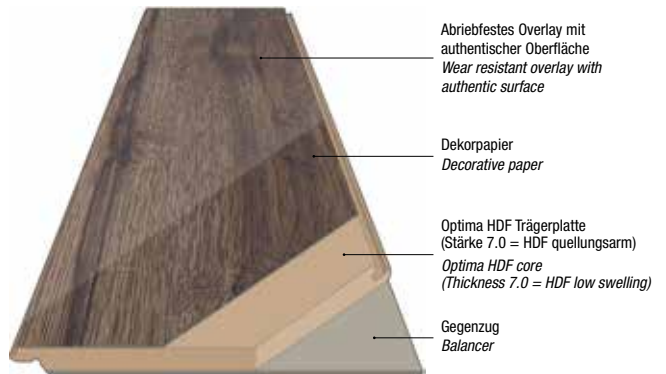

AQUA PRO WOOD | VENEER PARQUET

AQUA PRO FLOORganic supreme & select

LAMINATE EASY TOUCH

LAMINATE NATURAL TOUCH CLASSIC TOUCH

SOLID FLEX

SOLID PRO

Sockelleisten | Skirting Boards

Passend zum Fußbodendesign
Matching to floor design