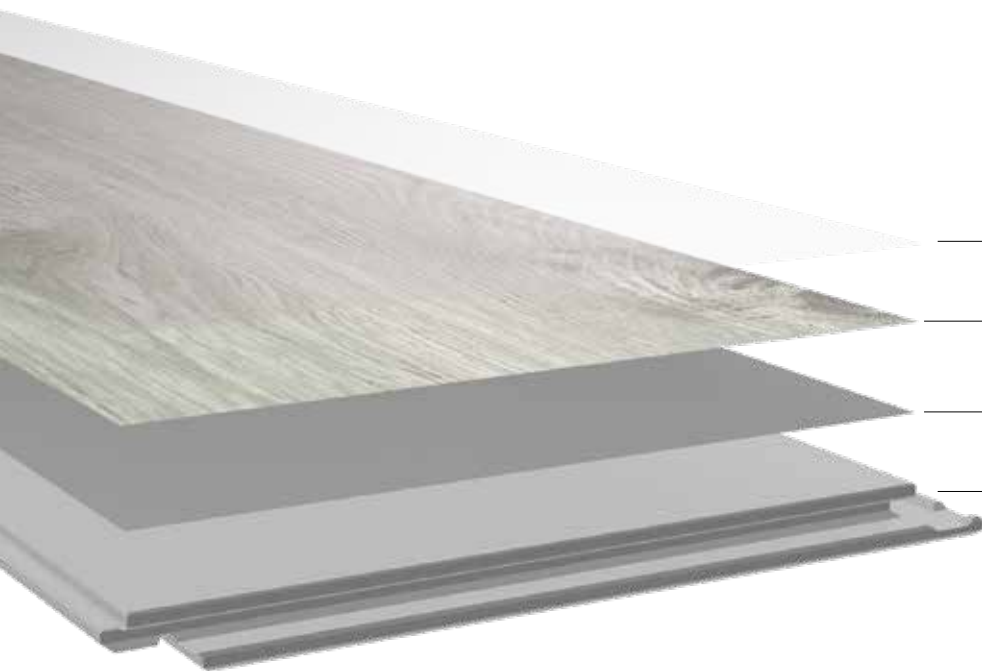

S345 AS Eiche | Oak **OLBIA**

SOLID PRO

**MASTER
FLOOR**

4.0

Breitdiele | *Wide Plank*
1280 x 295 mm

4-seitig | *4-sided*

Premium UV-Beschichtung
High performance UV-Coating

Hochauflösendes Design
High resolution design