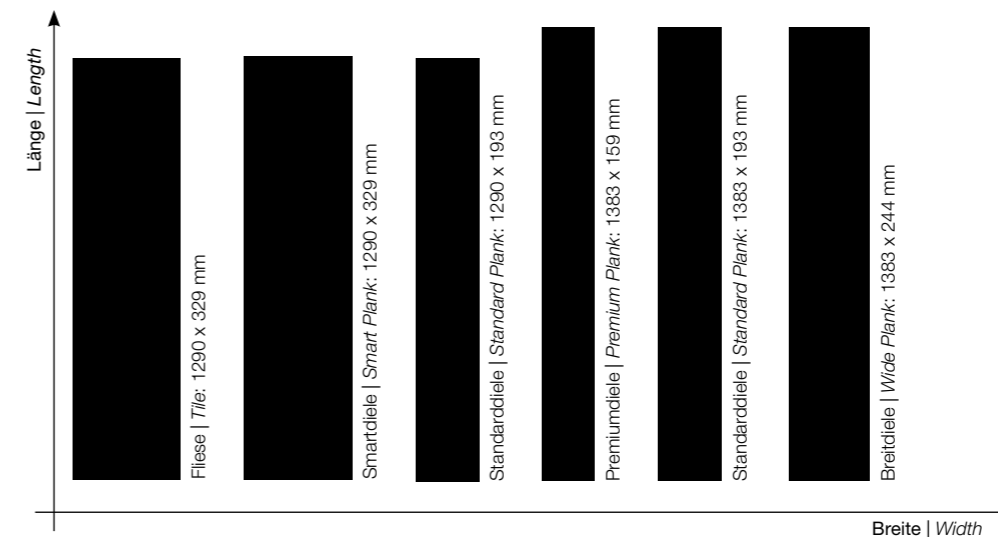

Dielenformate | Plank Formats

¹ FLOORganic: Antimicrobial (Gemäß US EPA Grundlagen und ASTM G21) | FLOORganic: Antimicrobial (According to US EPA regulation and ASTM G21)